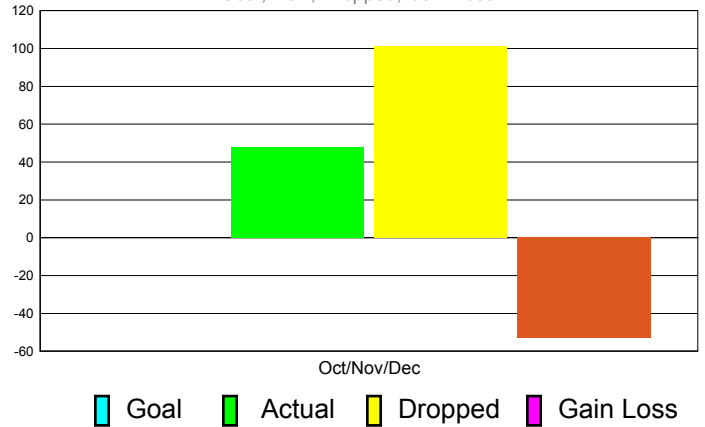

Membership Results 2011-2012

Goal, New, Dropped, Gain/Loss